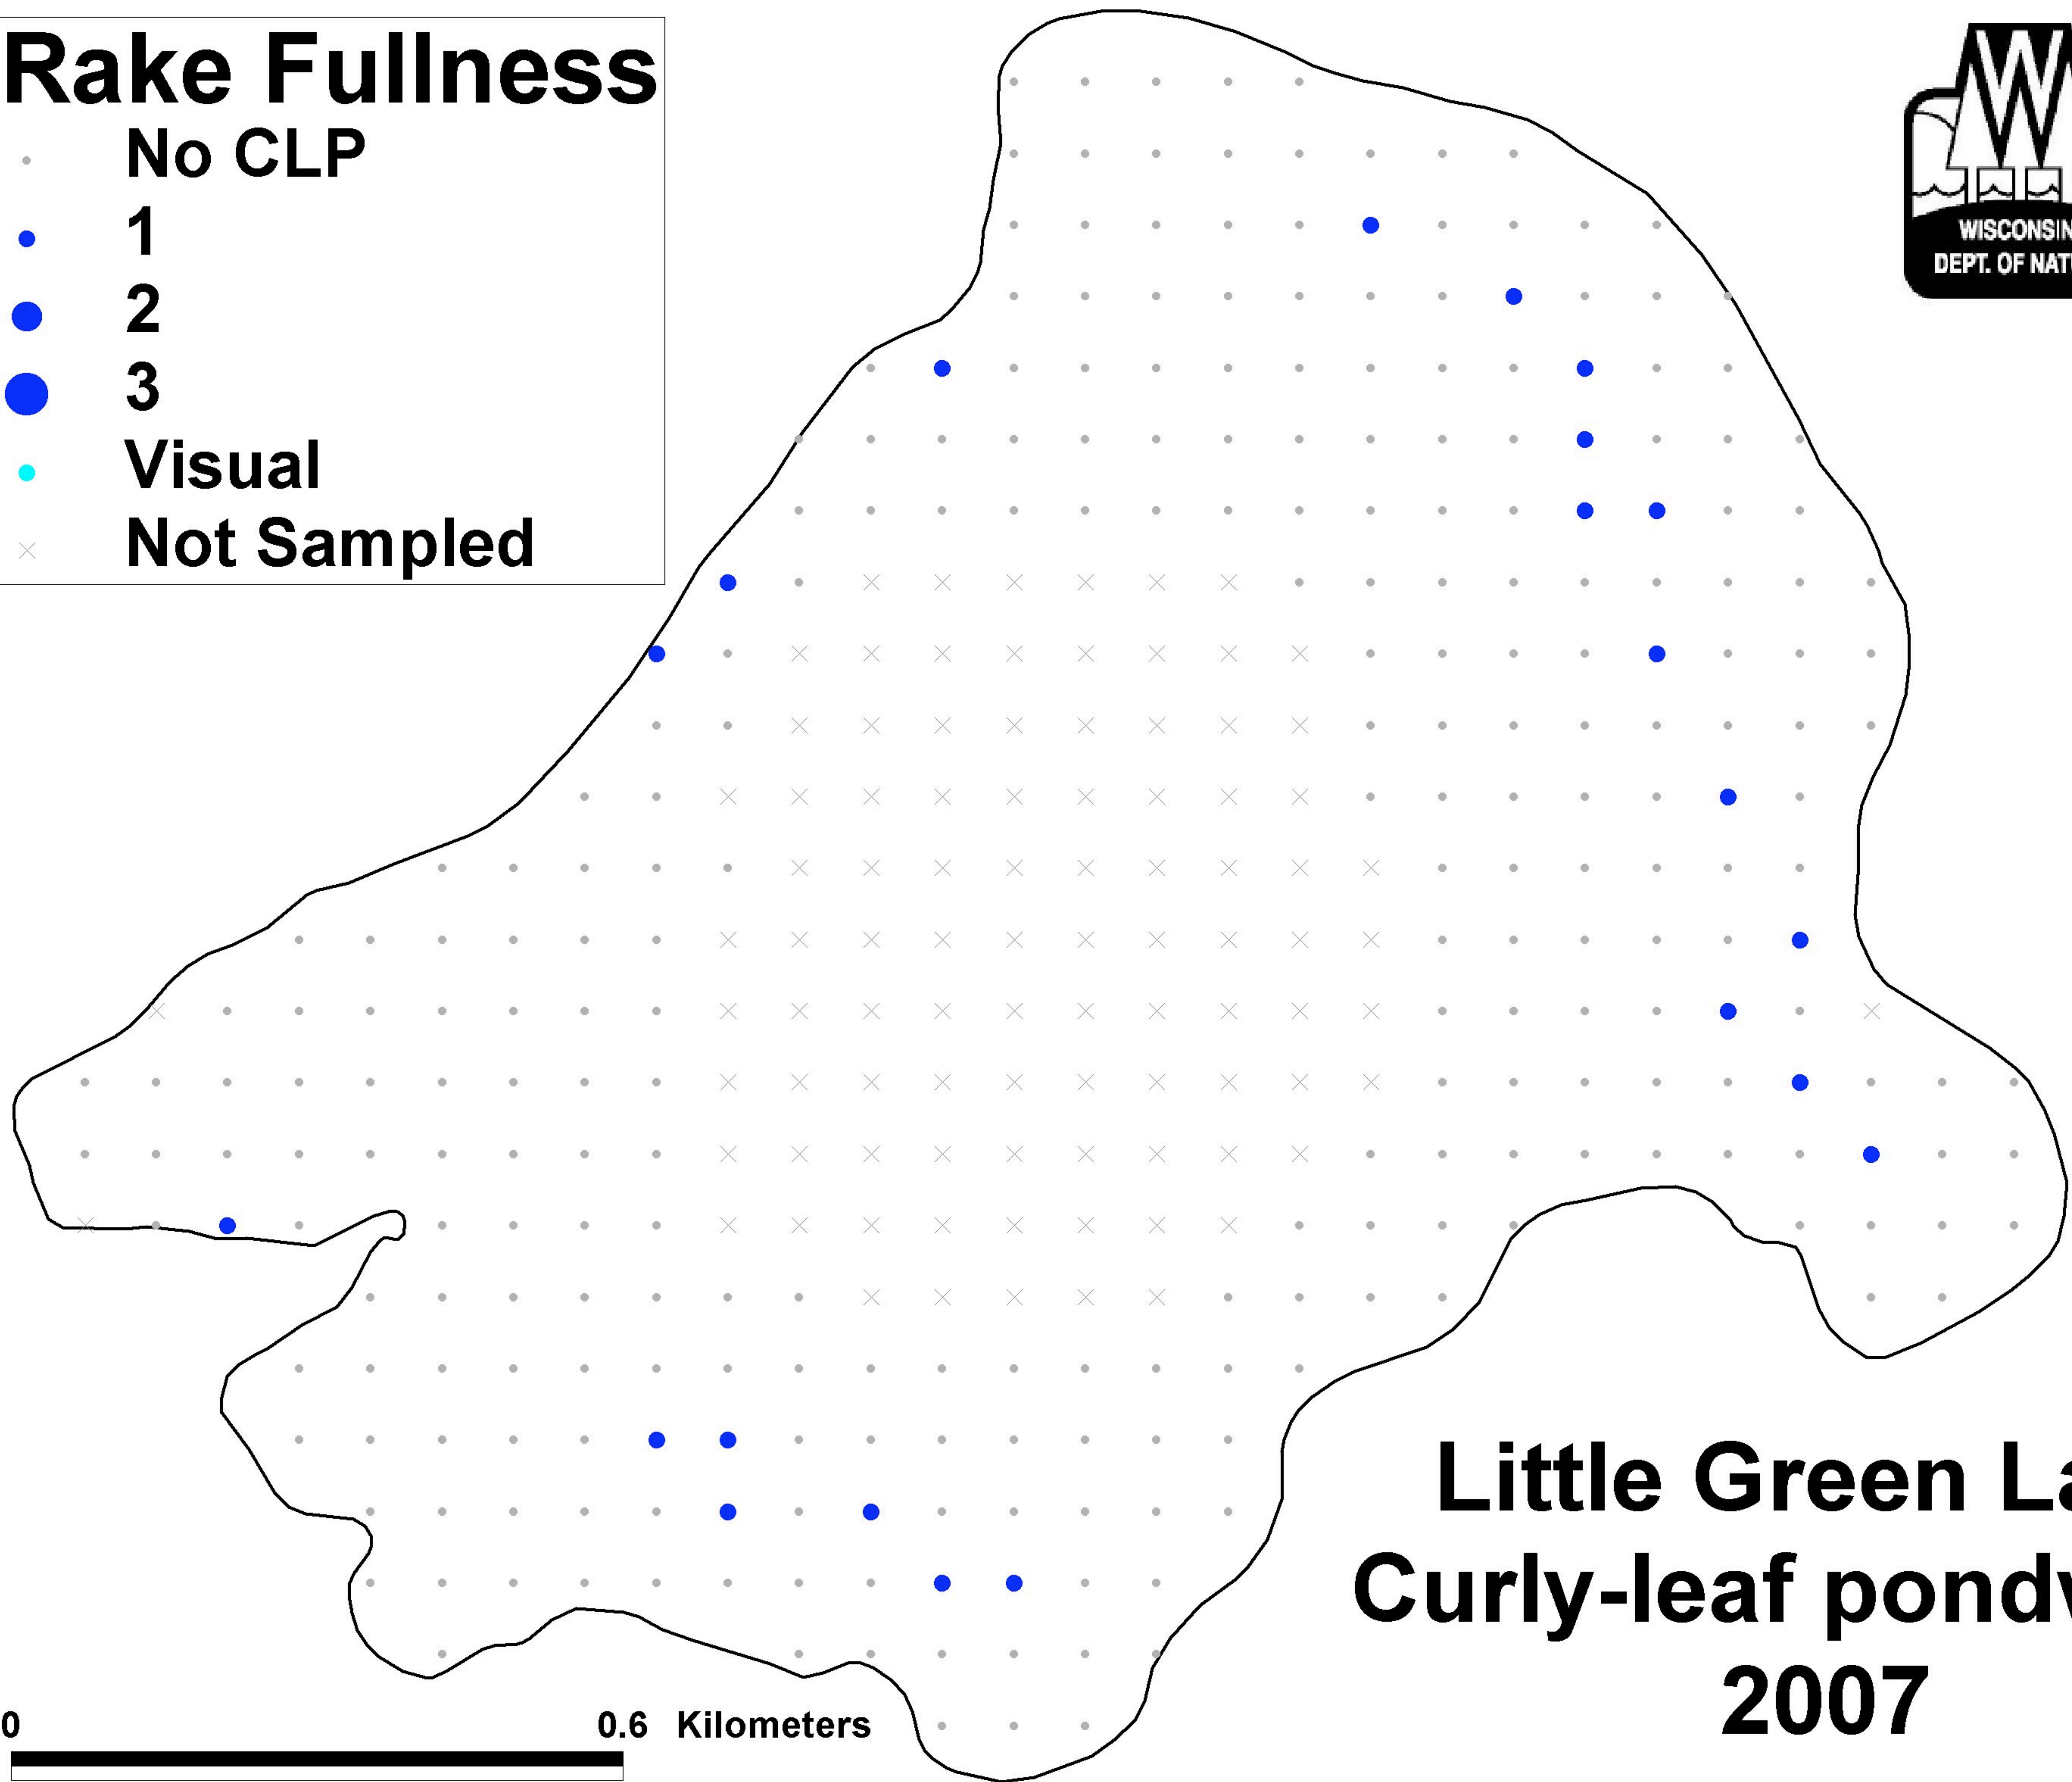

Rake Fullness

- No CLP
- 1
- 2
- 3
- Visual
- × Not Sampled

Little Green Lake Curly-leaf pondweed 2007